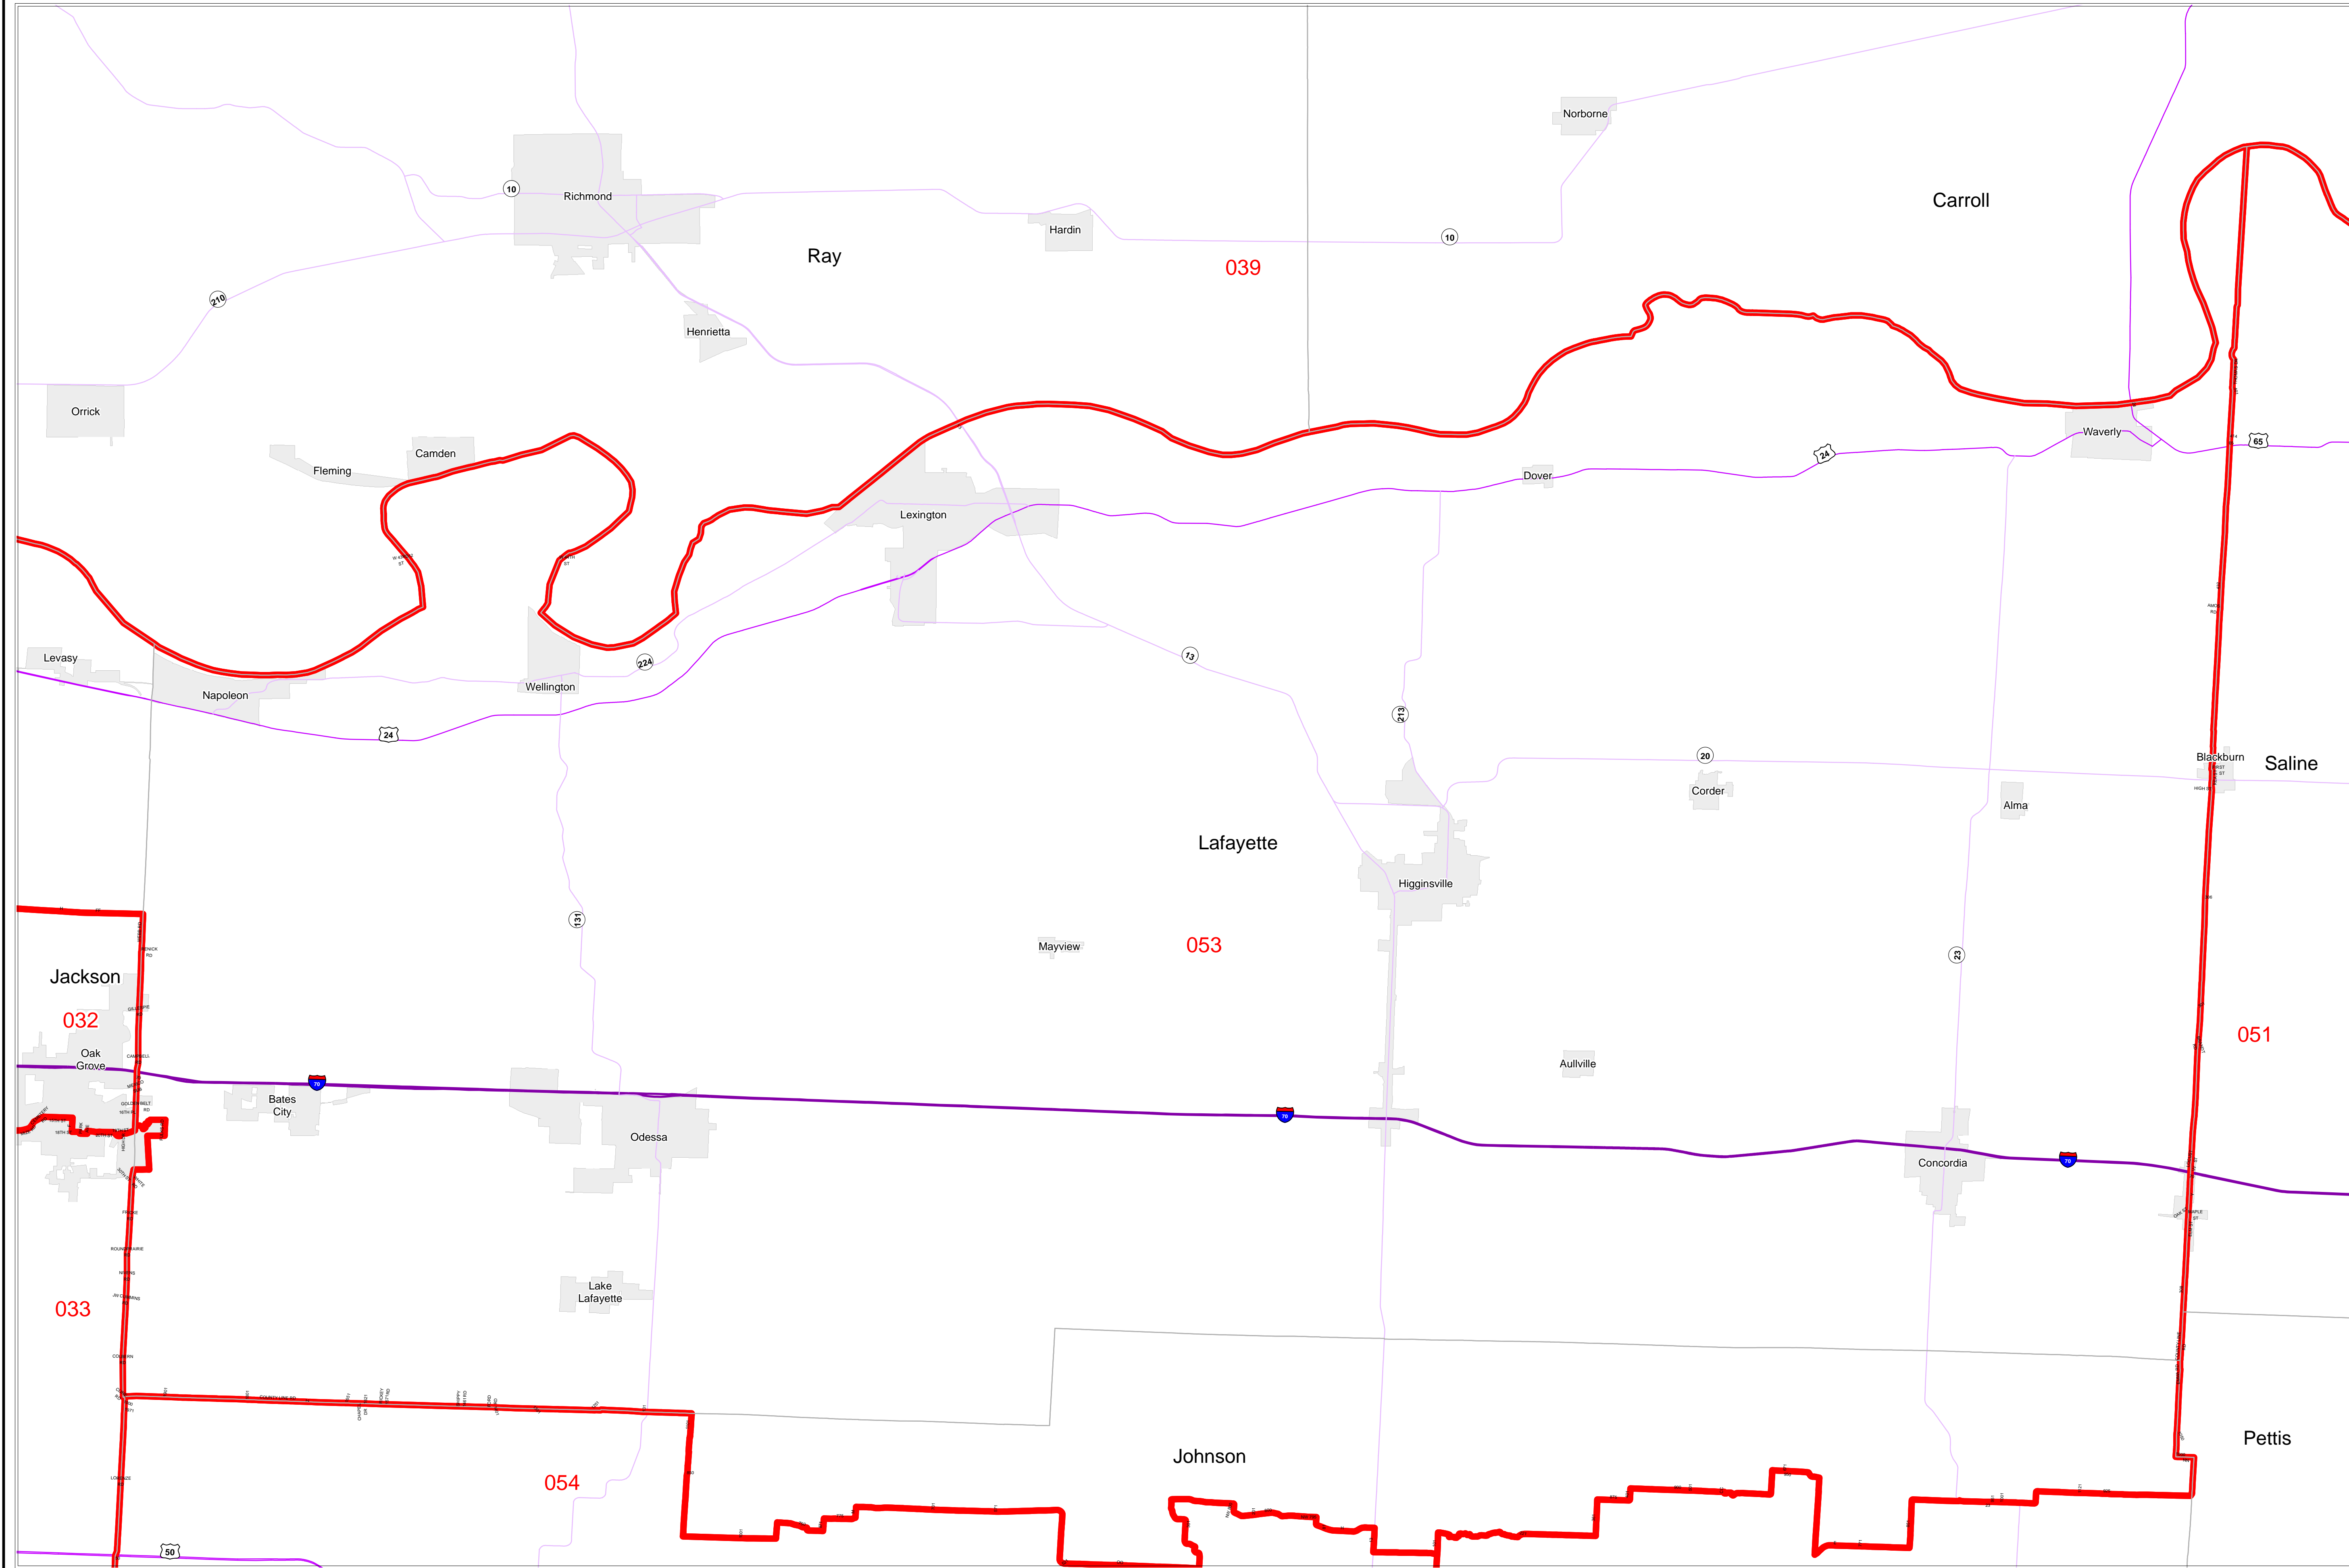

House Apportionment Plan 2011

Missouri Appellate Apportionment Commission